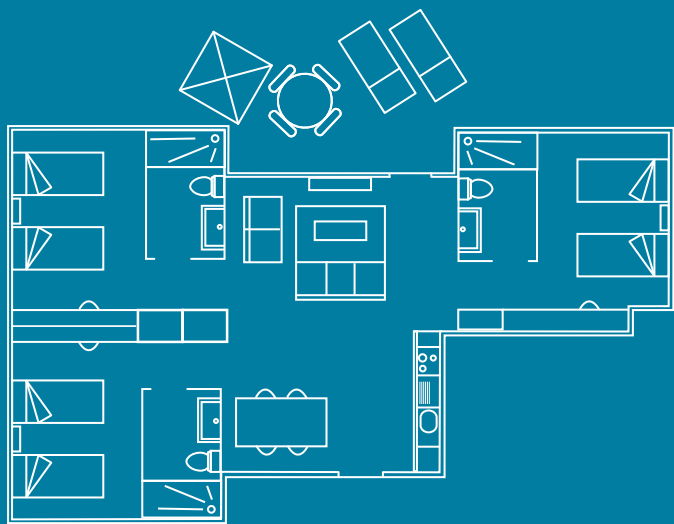

1 HAB

Mediterrània

46 m² **Wi-Fi**

Inventory

Services: Parking place (unassigned), water suitable for drinking, air conditioning / heating, phone (internal calls only).

Bedroom: One room with two individual beds (90x190cm), TV plasma, en-suite Bathroom (WC and shower), wardrobe, coat hangers, sheets, blankets, safety deposit box (40x45cm), cleaning service (daily).

Fist floor: Decked terrace. Ground floor: Grass.

3 HAB

Mediterrània

Inventory

81 m² 6

- Services:** 2 parking places (unassigned), water suitable for drinking, air conditioning / heating, phone (internal calls only).
- Bedroom:** Three rooms with two individual beds (90x190cm), TV plasma, en-suite Bathroom (WC i shower), wardrobe, coat hangers, sheets, blankets, safety deposit box (40x45cm), cleaning service (daily).
- Kitchen:** Ceramic hob, fridge/freezer, dishwasher, dishwasher tablets, microwave, kettle, toaster, italian coffee pot, set of pans, crockery set, washing up liquid, glasseware, broom, mop, recycling bin.
- Dining room:** Plasma TV, dining table, chairs, tablecloth, access to the terrace.
- Bathroom:** Shower, bath towels, WC, hair dryer, cleaning service (daily).
- Terrace:** Table and chairs, sun loungers, clothes rack, parasol.