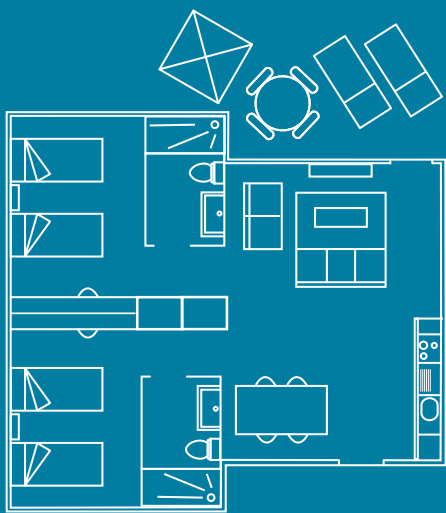

1 HAB

Mediterrània

46 m² **Wi-Fi**

Inventory

Services: Parking place (unassigned), water suitable for drinking, air conditioning / heating, phone (internal calls only).

Bedroom: One room with two individual beds (90x190cm), TV plasma, en-suite Bathroom (WC and shower), wardrobe, coat hangers, sheets, blankets, safety deposit box (40x45cm), cleaning service (daily).

Dining room: Plasma TV, dining table, chairs, tablecloth, access to the terrace.

Bathroom: Shower, bath towels, WC, hair dryer, cleaning service (daily).

Terrace: Table and chairs, sun loungers, clothes rack, parasol,
First floor: Decked Terrace. Ground floor: Grass.

2 HAB | Mediterrània

64m²    

Inventory

Services: 2 parking places (unassigned), water suitable for drinking, air conditioning / heating, phone (internal calls only).

Bedroom: Two rooms with two individual beds (90x190cm), TV plasma, en-suite Bathroom (WC i shower), wardrobe, coat hangers, sheets, blankets, safety deposit box (40x45cm), cleaning service (daily).

Fist floor: Decked terrace. Ground floor: Grass.

3 HAB

Mediterrània

Inventory

81 m² 6

- Services:** 2 parking places (unassigned), water suitable for drinking, air conditioning / heating, phone (internal calls only).
- Bedroom:** Three rooms with two individual beds (90x190cm), TV plasma, en-suite Bathroom (WC i shower), wardrobe, coat hangers, sheets, blankets, safety deposit box (40x45cm), cleaning service (daily).
- Kitchen:** Ceramic hob, fridge/freezer, dishwasher, dishwasher tablets, microwave, kettle, toaster, italian coffee pot, set of pans, crockery set, washing up liquid, glasseware, broom, mop, recycling bin.
- Dining room:** Plasma TV, dining table, chairs, tablecloth, access to the terrace.
- Bathroom:** Shower, bath towels, WC, hair dryer, cleaning service (daily).
- Terrace:** Table and chairs, sun loungers, clothes rack, parasol.